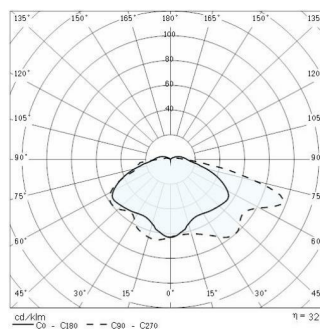

TARTARUGA OVALE 150

Part number	007604
Lampholder:	E27
Light Source:	INCANDESCENT LAMPS (A60)
Wattage:	1x60 W
Finish:	BR-10 / Natural brass / Glossy
Insulation class:	I
Degree of protection:	IP55
IK-J-xxIP:	IK06 1J xx3
Optic:	SYMMETRIC EXTRA WIDE REFLECTOR
Ta MIN luminaire:	-30°
Ta MAX luminaire:	35°

Photometric data

Technical drawings